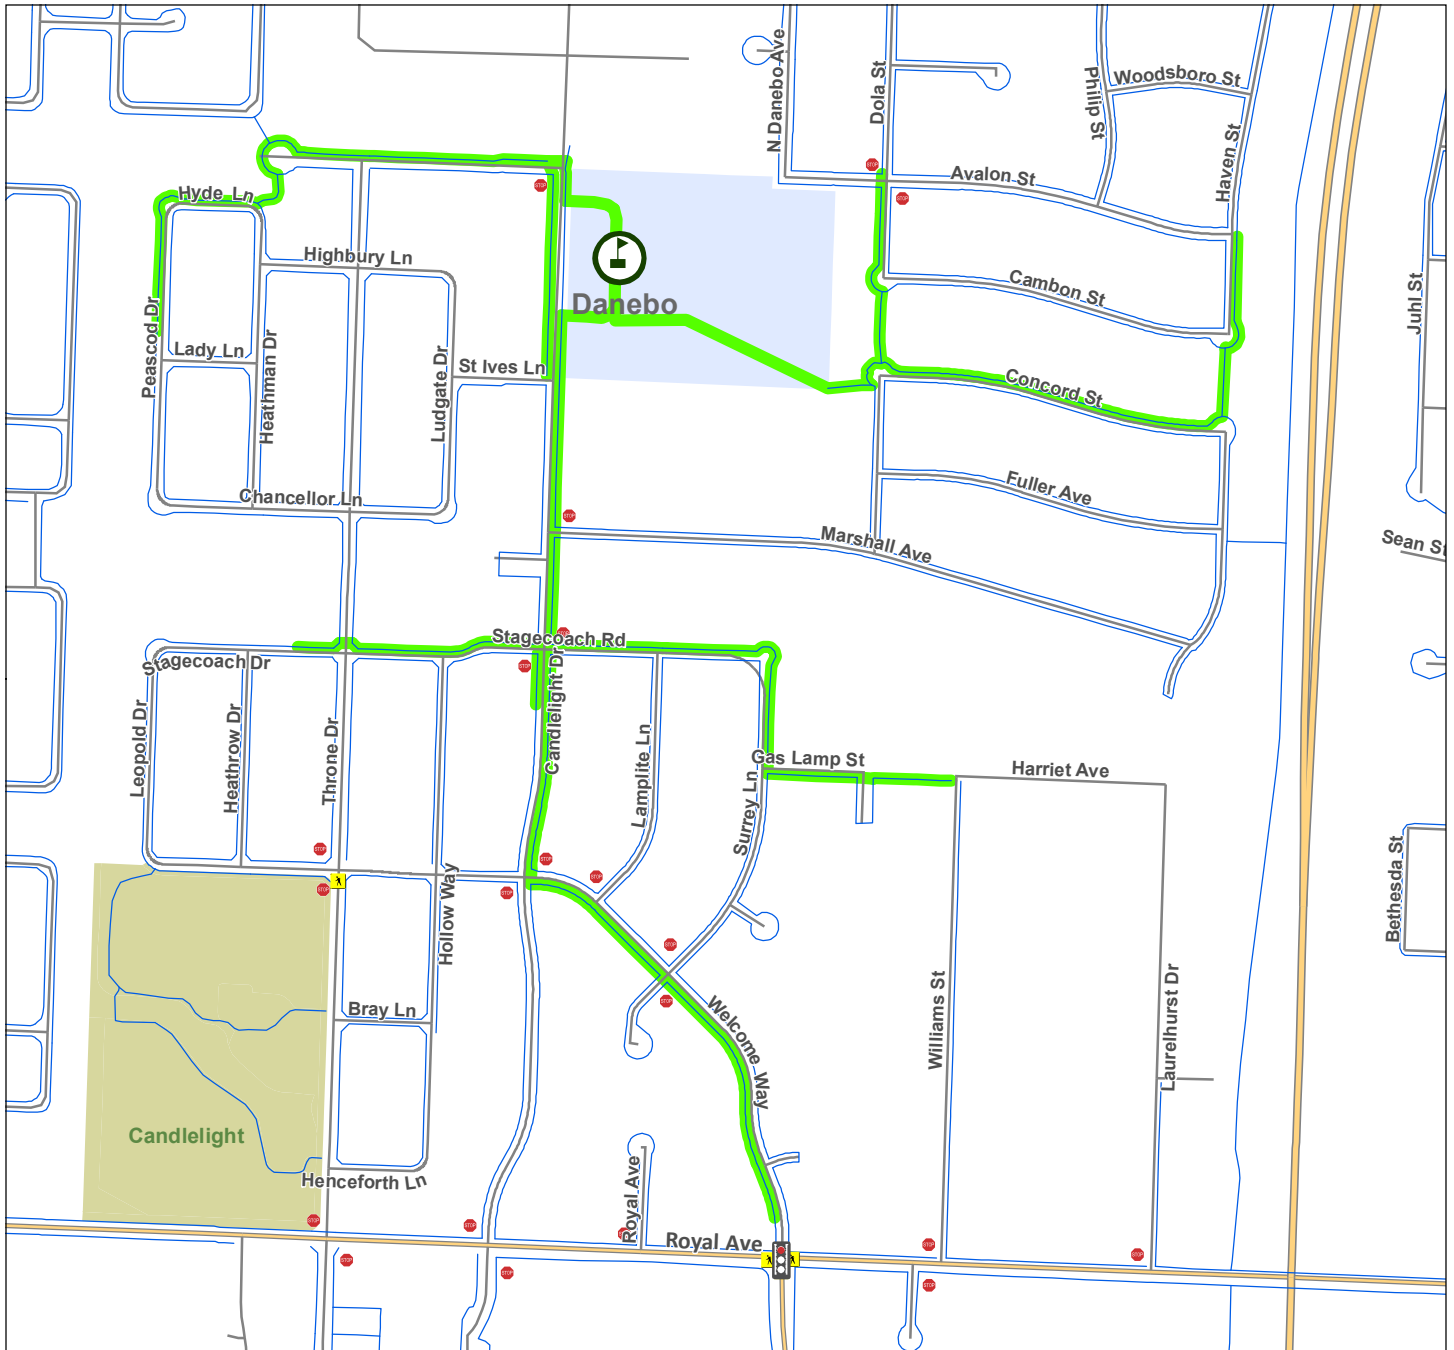

# Danebo Walking Routes

## Legend

- Recommended Route
- Sidewalks / Pedways
- Park
- School Campus
- Stoplight
- Stop Sign
- Marked Crosswalks

## What are recommended routes?

Recommended routes are based on where children live, distance to school, and parent-rated comfort and safety. This map shows the pedestrian network within a general 1/4-mile of school vicinity.

These routes are for planning purposes only. You should obey all signs or notices regarding your route. Parents should always walk their child's routes themselves to verify actual conditions.