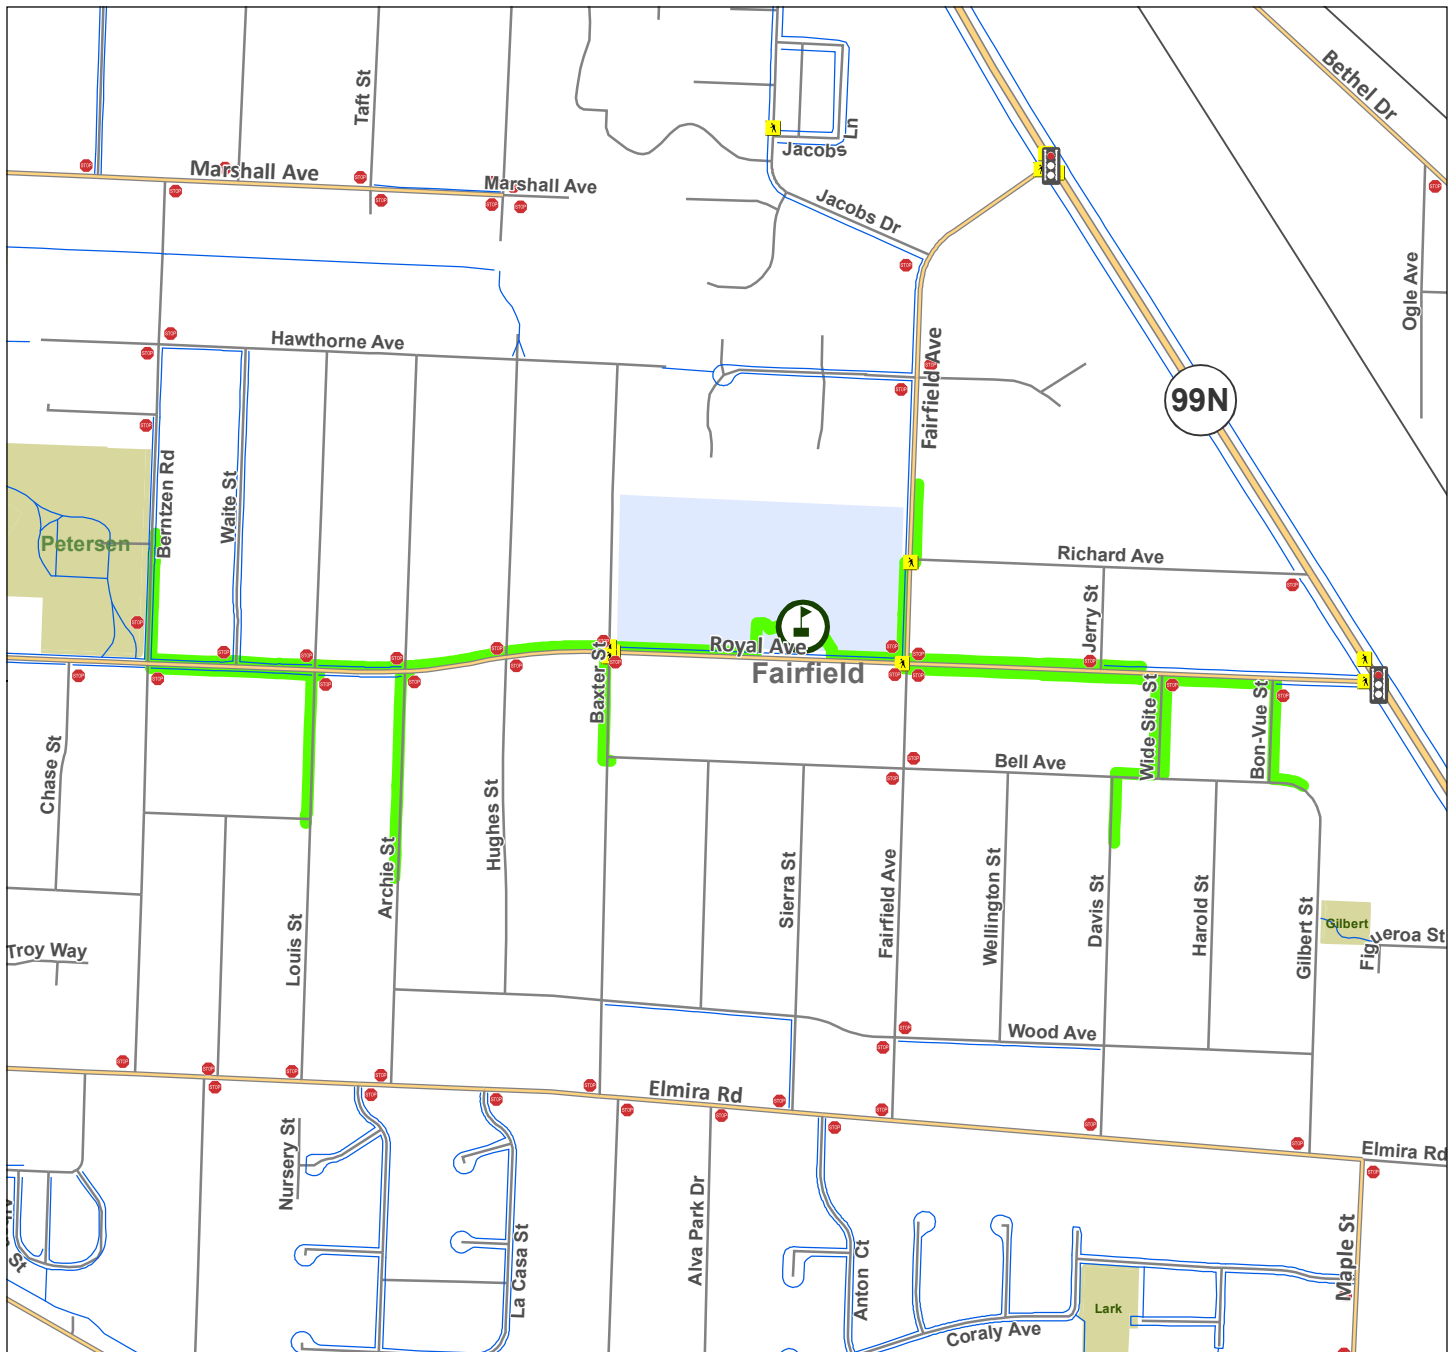

Fairfield Walking Routes

Legend

- █ Recommended Route
- █ Sidewalks / Pedways
- Park
- School Campus
- Stoplight
- Stop Sign
- Marked Crosswalks

What are recommended routes?

Recommended routes are based on where children live, distance to school, and parent-rated comfort and safety. This map shows the pedestrian network within a general 1/4-mile of school vicinity.

These routes are for planning purposes only. You should obey all signs or notices regarding your route. Parents should always walk their child's routes themselves to verify actual conditions.