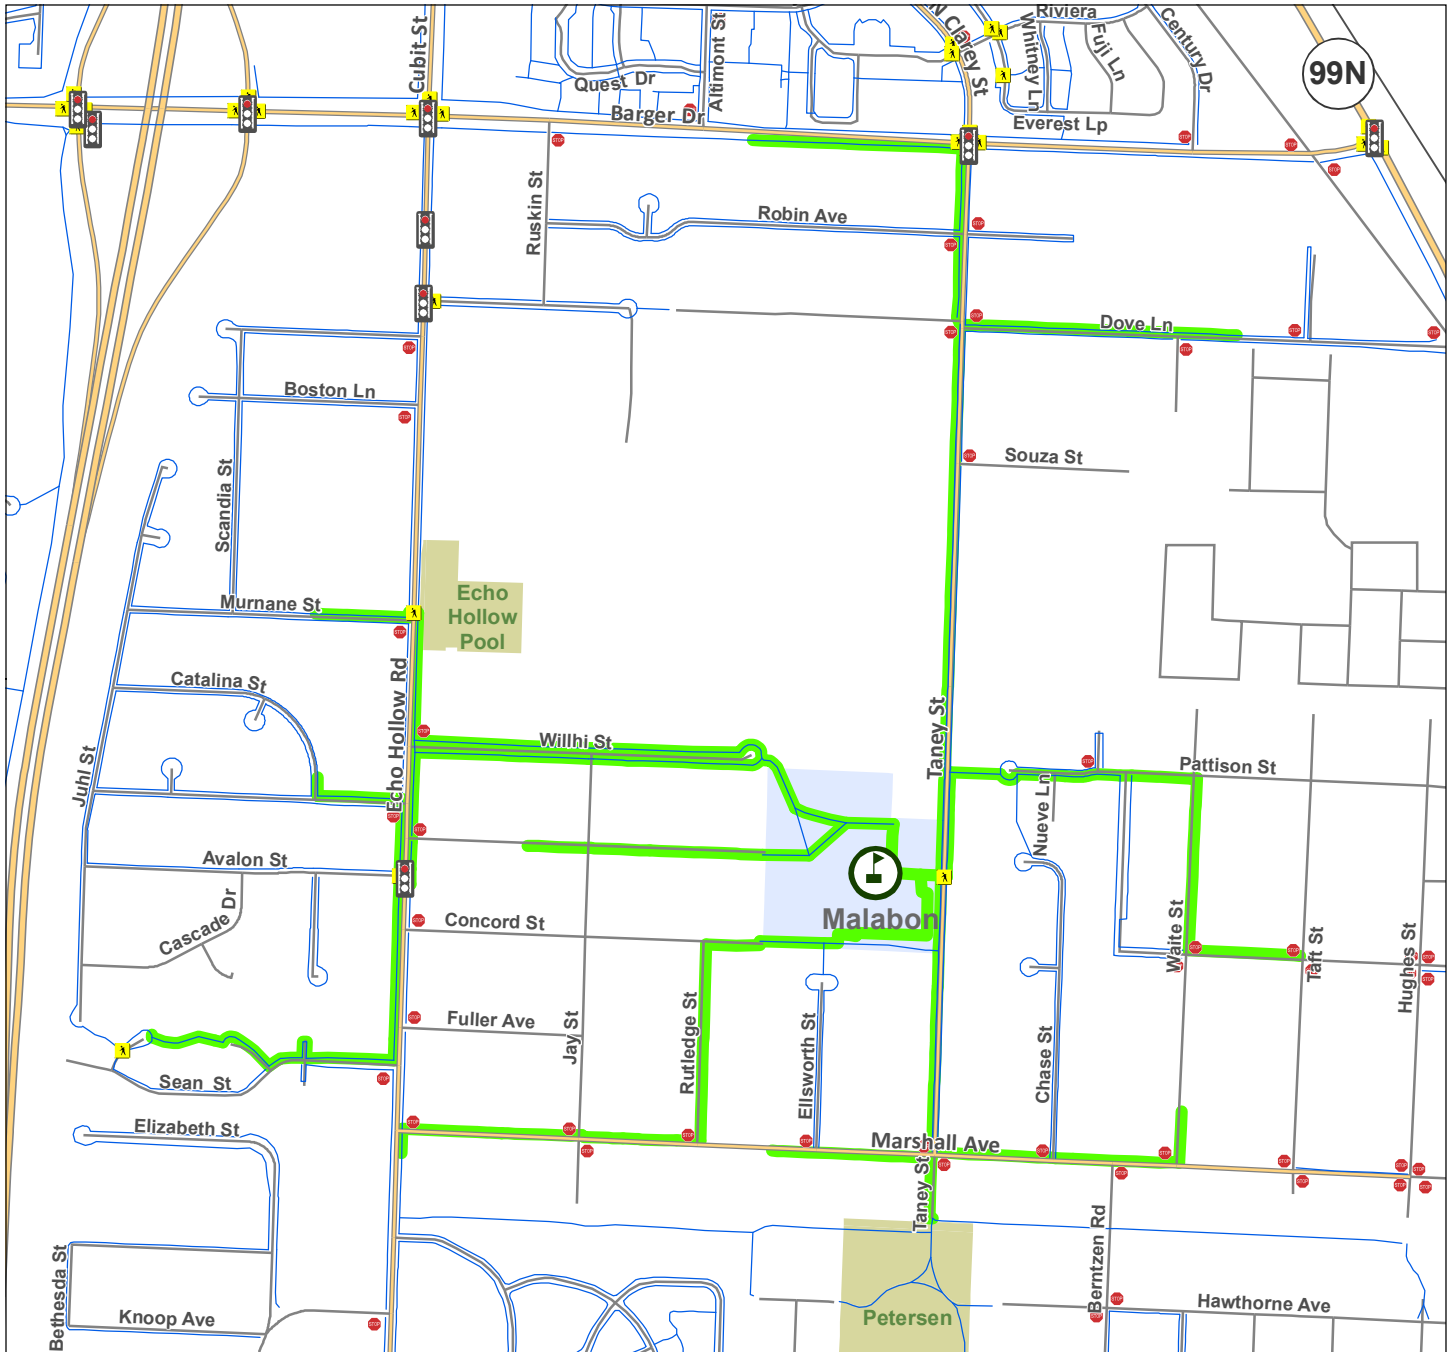

Malabon Walking Routes

Legend

- █ Recommended Route
- Sidewalks / Pedways
- Park
- School Campus
- Stoplight
- Stop Sign
- Marked Crosswalks

What are recommended routes?

Recommended routes are based on where children live, distance to school, and parent-rated comfort and safety. This map shows the pedestrian network within a general 1/4-mile of school vicinity.

These routes are for planning purposes only. You should obey all signs or notices regarding your route. Parents should always walk their child's routes themselves to verify actual conditions.